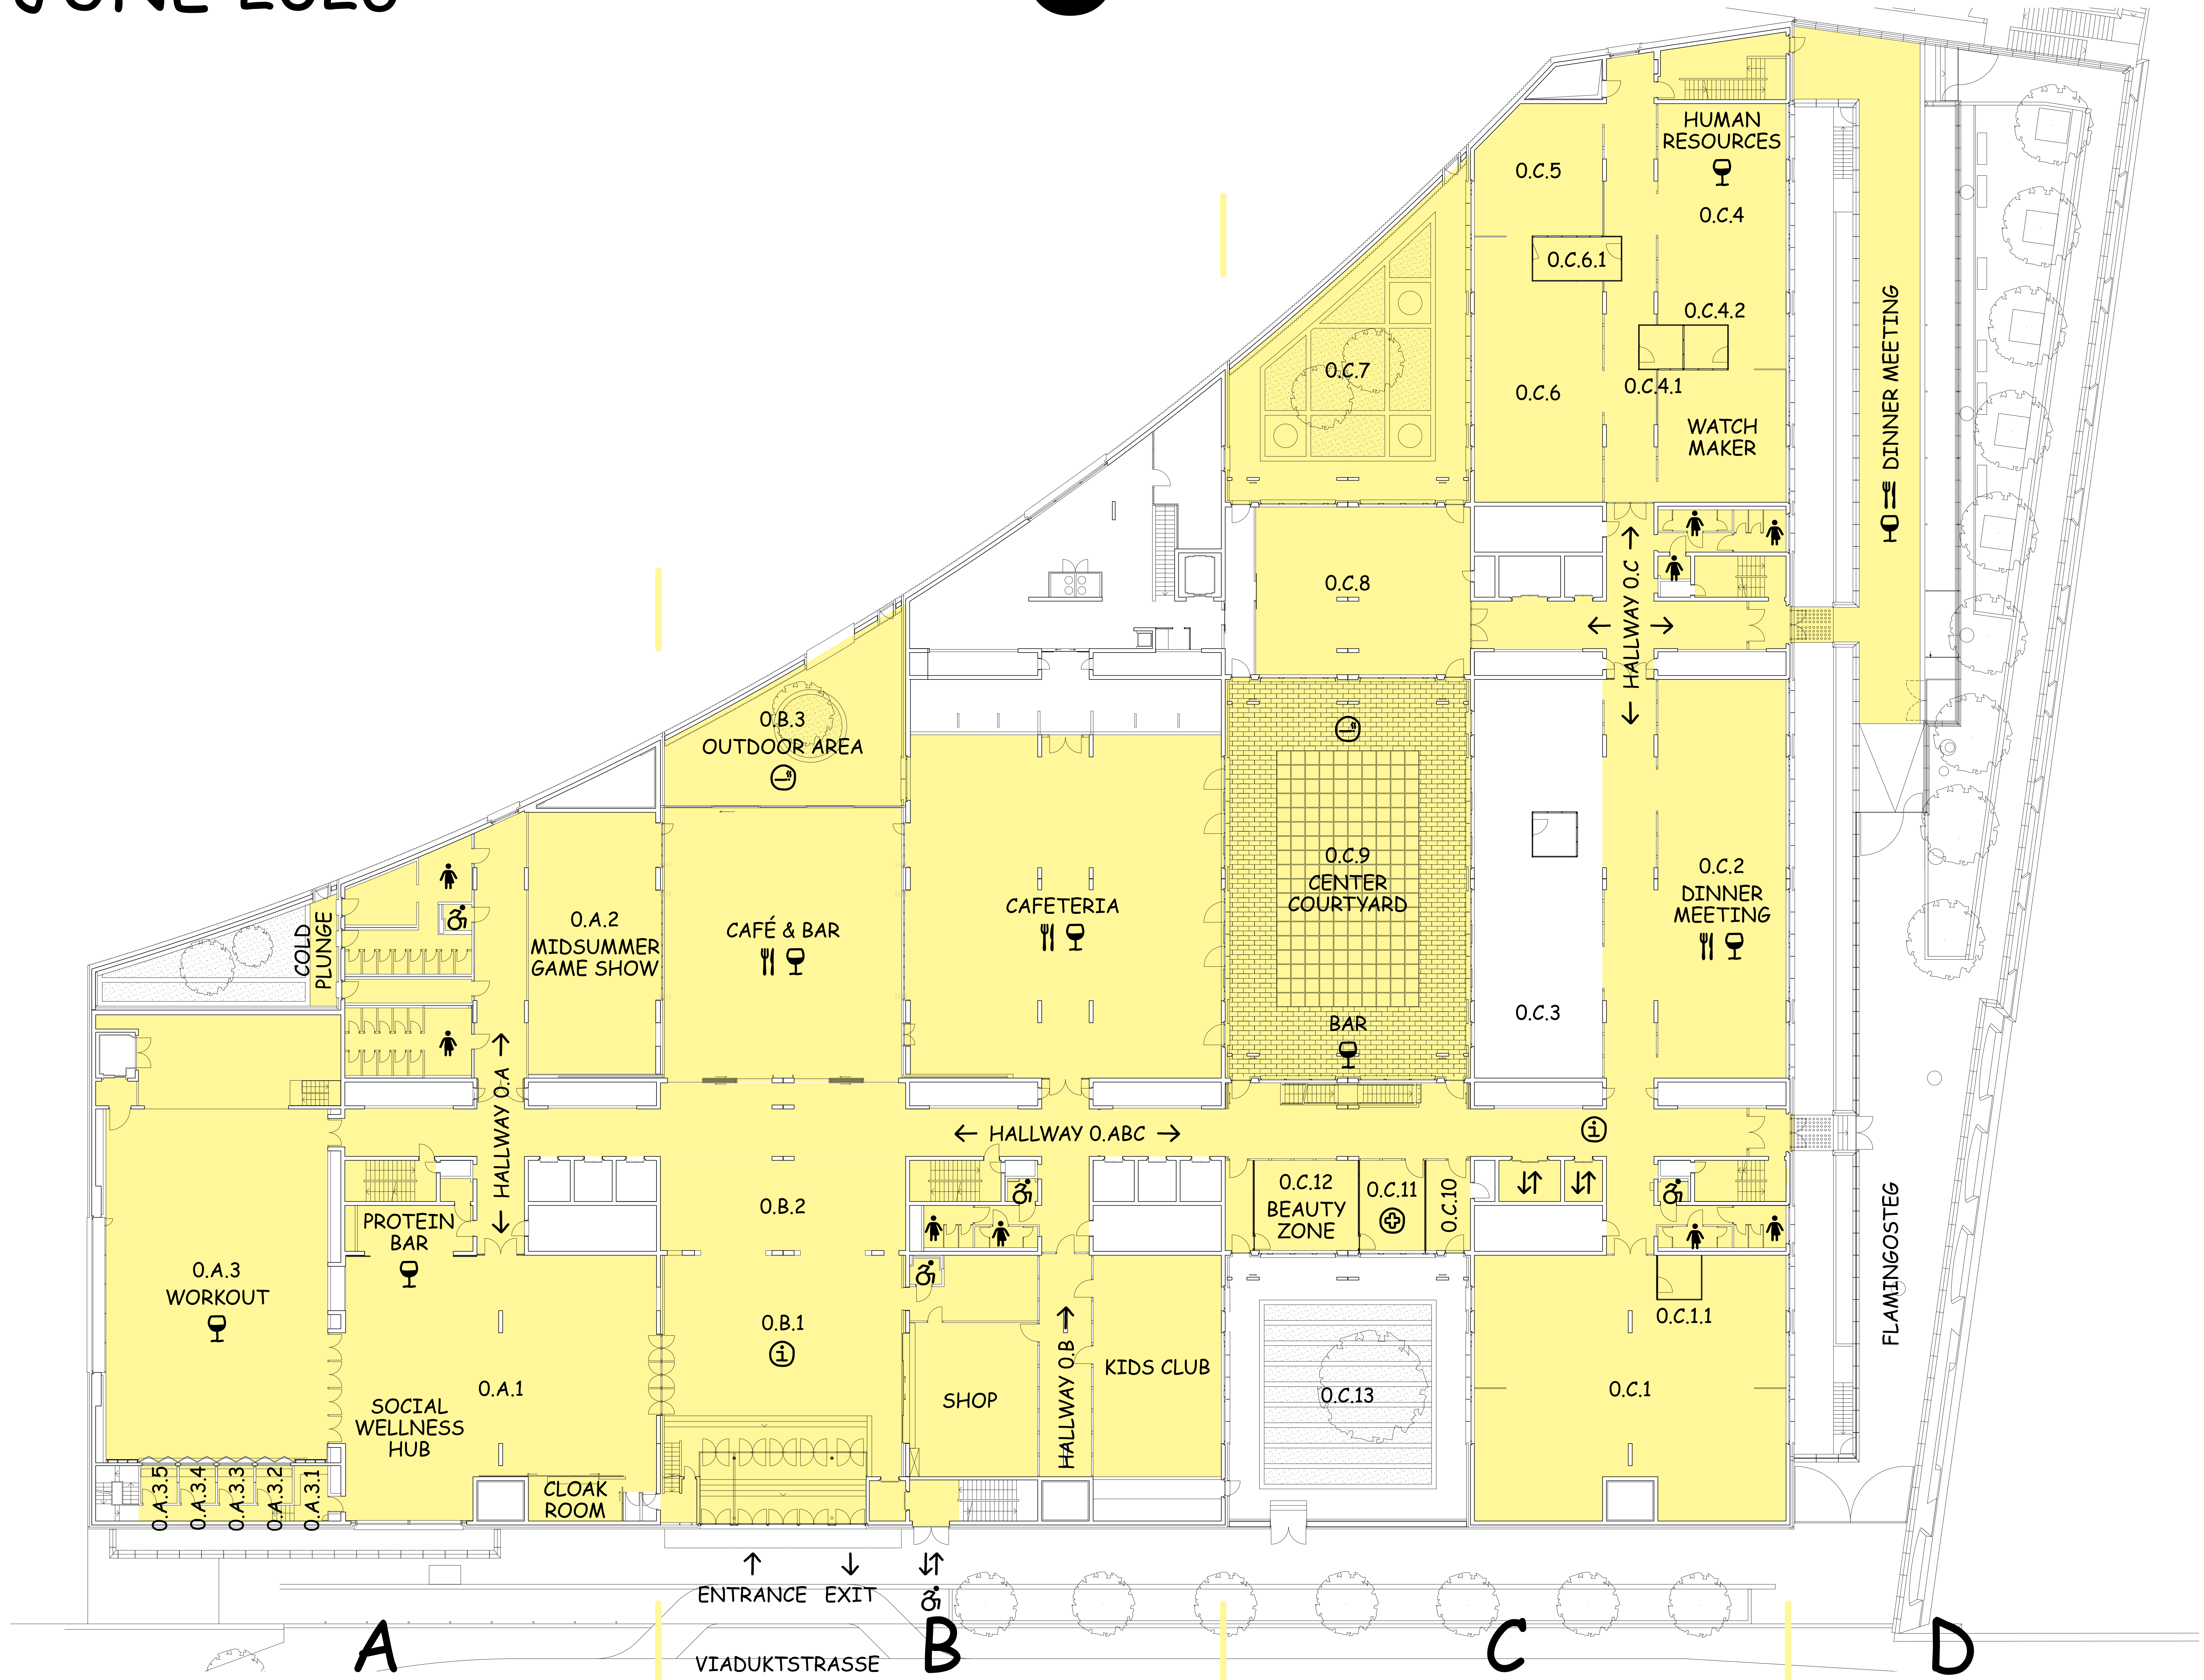

BASEL SOCIAL CLUB 14-20 JUNE 2026

0

OFFICE