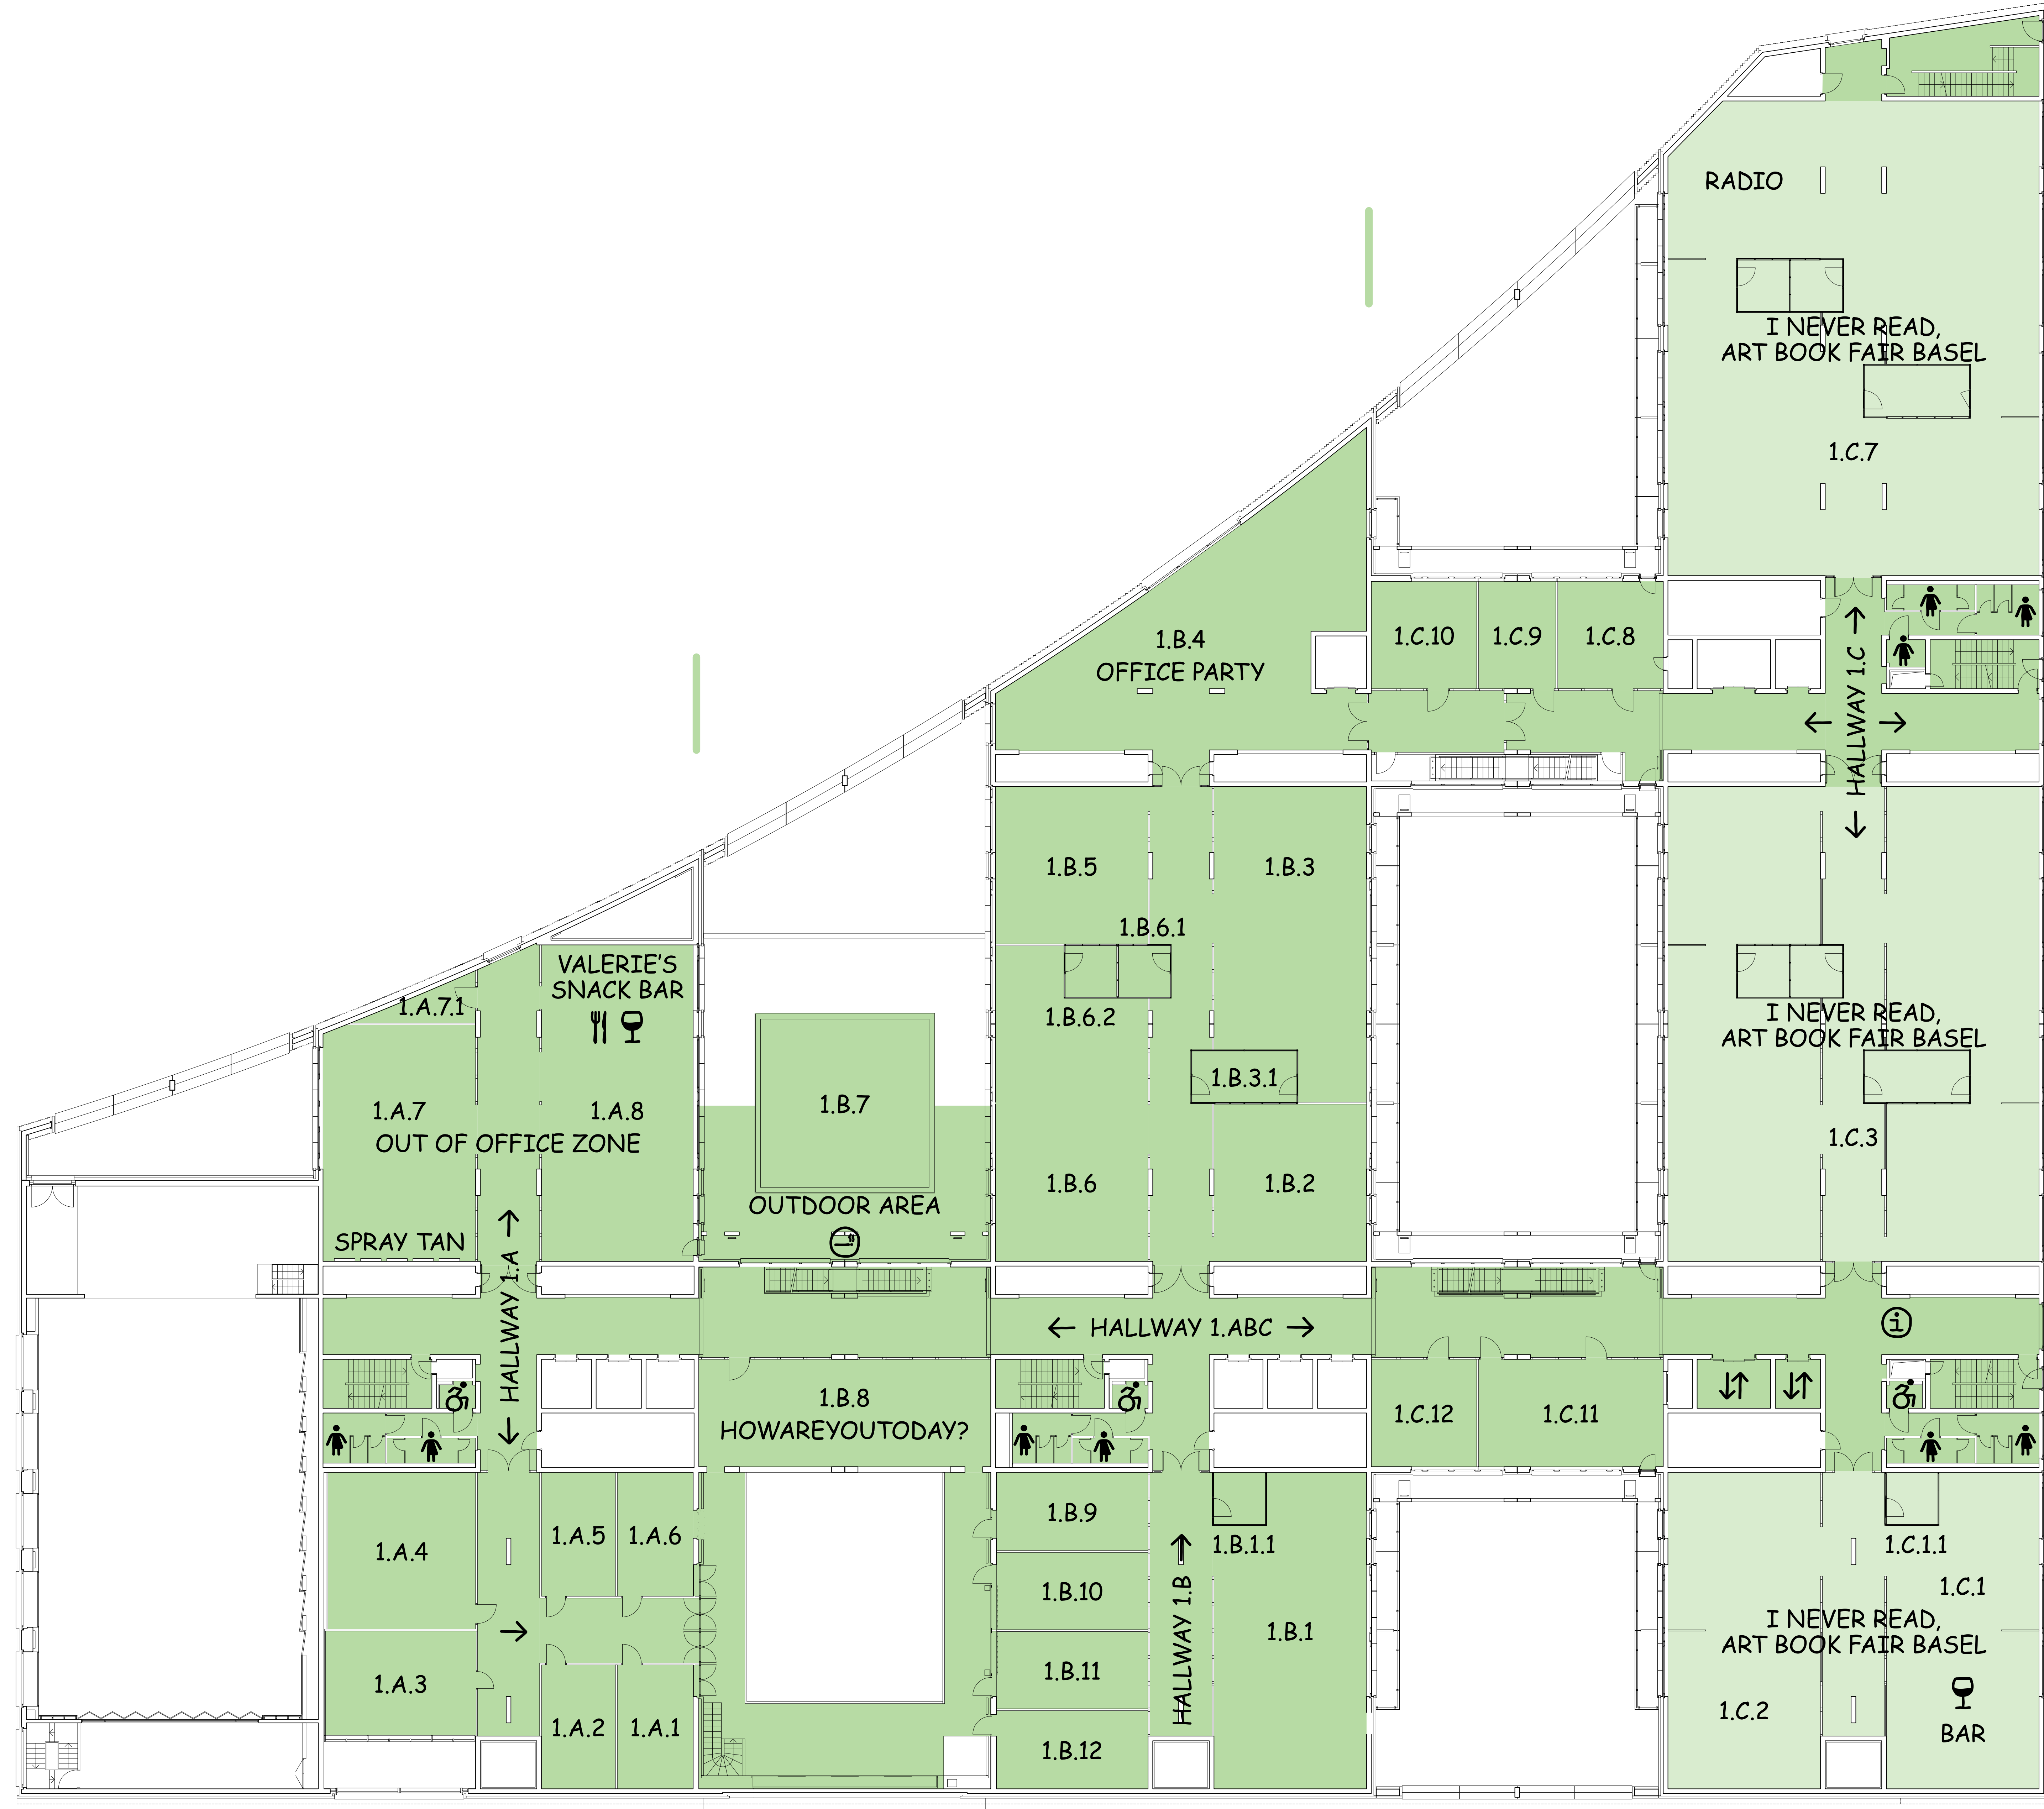

BASEL SOCIAL CLUB  
14-20 JUNE 2026

1

OFFICE

A

B

C

# BASEL SOCIAL CLUB 14-20 JUNE 2026